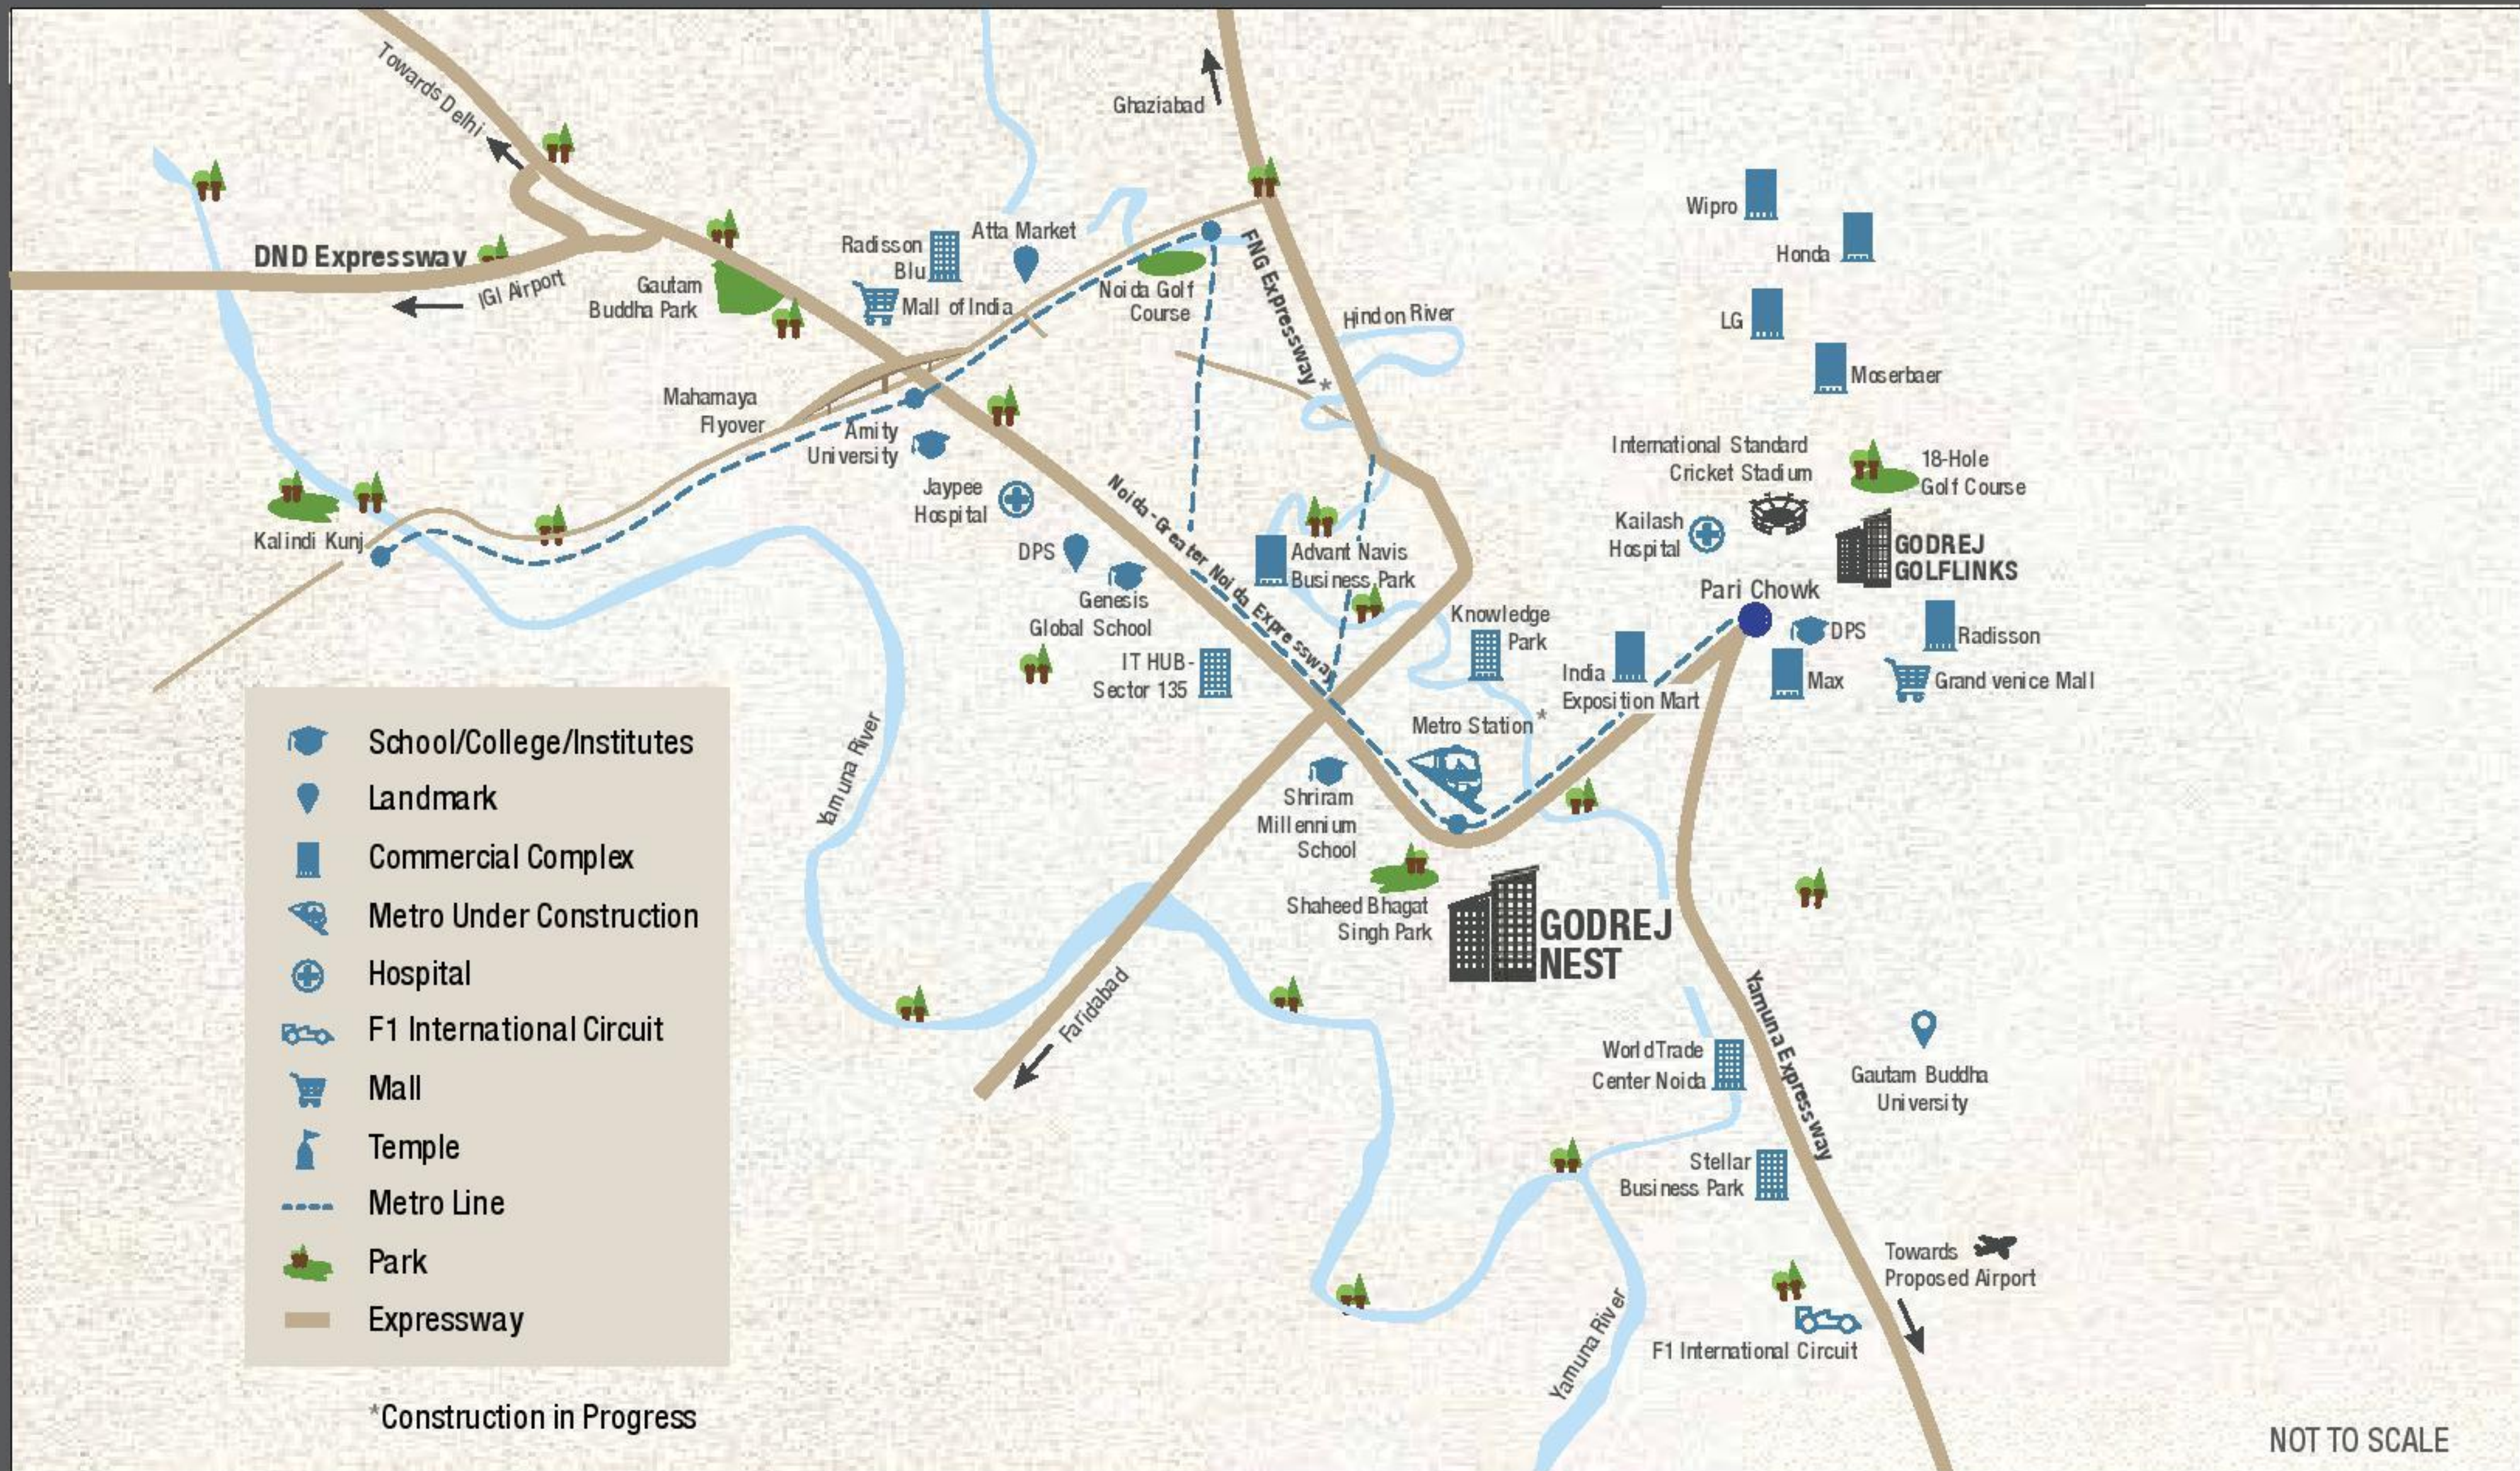

GODREJ NEST

SECTOR 150, NOIDA

**LIVE
SECURED**

YOUR SECURED ADDRESS
AT NOIDA

LOCATION MAP

CONNECTIVITY

SEAMLESS CONNECTIVITY
FROM PROPOSED
INTERNATIONAL AIRPORT

UPCOMING METRO
CONNECTIVITY TO
CONNAUGHT PLACE,
IGI AIRPORT, NDLS
AND GURGAON

SIGNAL FREE CONNECTIVITY
TO DELHI VIA NOIDA -
GR. NOIDA E-WAY

NEARBY SOCIAL INFRASTRUCTURE

SCHOOLS

- Lotus Valley International School, Sector 126, Noida
- DPS, Sector 132, Noida
- Somerville International School, Sector 132, Noida
- Shriram Millennium School, Sector 135, Noida
- Genesis Global School, Sector 132, Noida